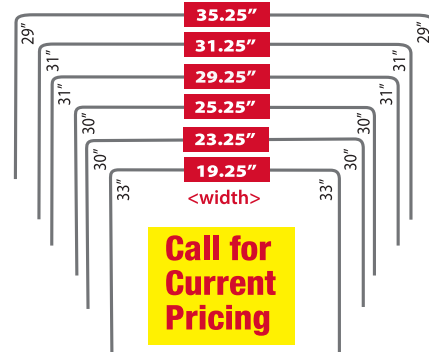

Call for Current Pricing

STEEL STEP FRAMES

Galvanized for corrugated plastic signs

Standard H-Frames

.148 Galvanized Steel

QUANTITY
100 - 900
1,000 - 9,900
10,000 and Up

Plus Shipping
50 per carton, 100 Minimum

Heavy Duty H-Frames

.250 Galvanized Base with 148 Galv U top

QUANTITY
100 - 900
1,000 - 9,900
10,000 and Up

Plus Shipping
25 per carton, 100 Minimum

Call for Current Pricing